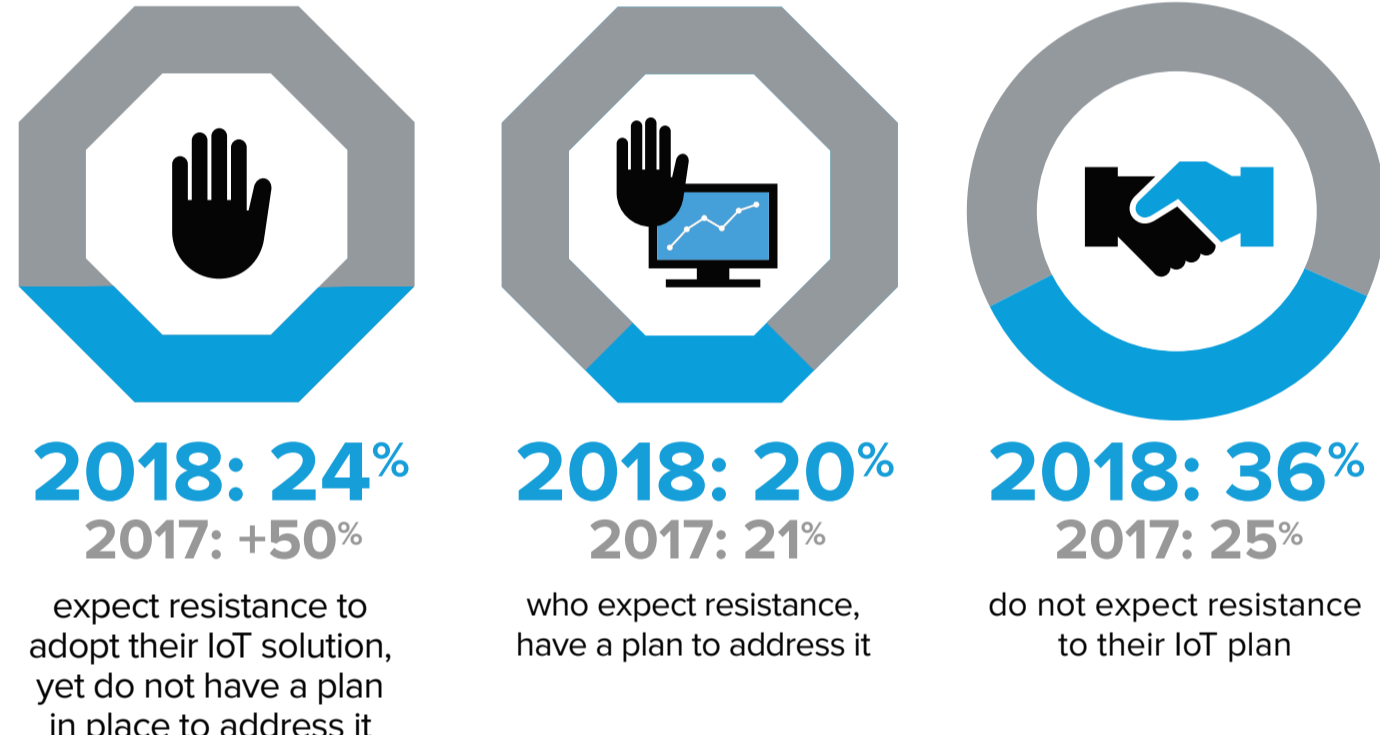

How Intelligent is Your Enterprise?

Zebra's second annual Intelligent Enterprise Index is a global survey that measures where companies are on the journey to becoming an "intelligent enterprise" – one that connects the physical and digital worlds to drive innovation through real-time guidance, data-powered environments and collaborative mobile workflows.

The Intelligent Enterprise Index

The Path to Becoming an Intelligent Enterprise

IoT VISION

Adoption

Point-Of-Use Application

Security

Technology Partner

For more information on solutions designed to build an intelligent enterprise, visit www.zebra.com