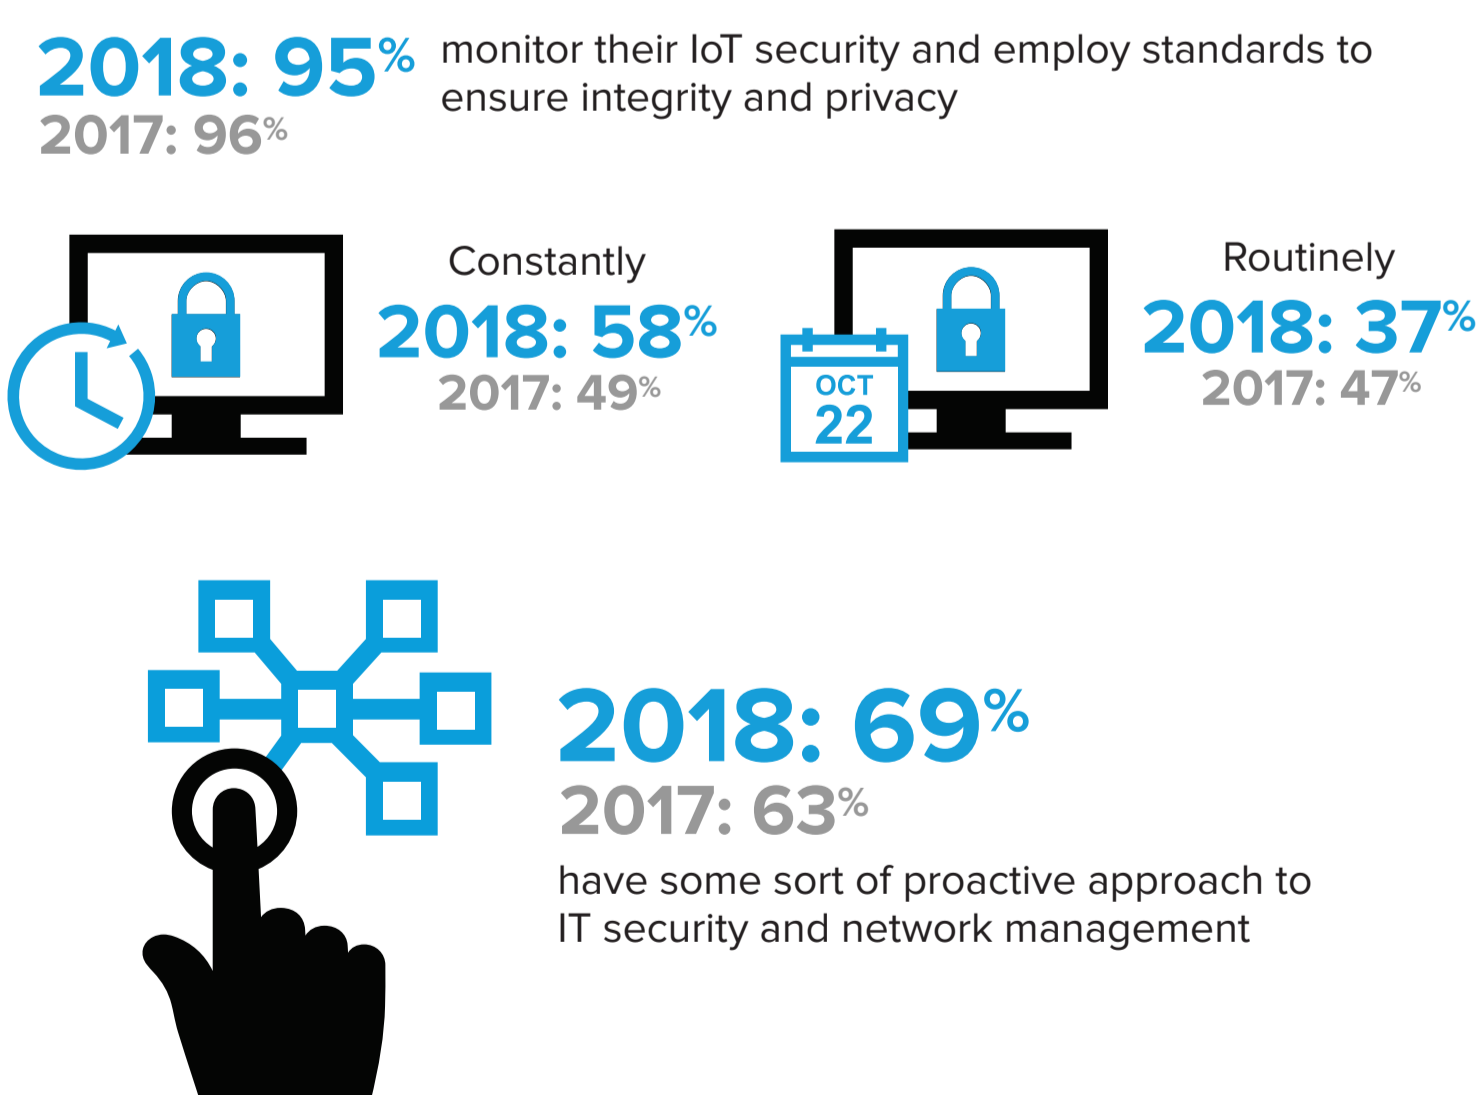

How Intelligent is Your Enterprise?

Zebra's second annual Intelligent Enterprise Index is a global survey that measures where companies are on the journey to becoming an "intelligent enterprise" – one that connects the physical and digital worlds to drive innovation through real-time guidance, data-powered environments and collaborative mobile workflows.

The Intelligent Enterprise Index

The Path to Becoming an Intelligent Enterprise

IoT VISION

Adoption

Point-Of-Use Application

Security

Technology Partner

For more information on solutions designed to build an intelligent enterprise, visit www.zebra.com