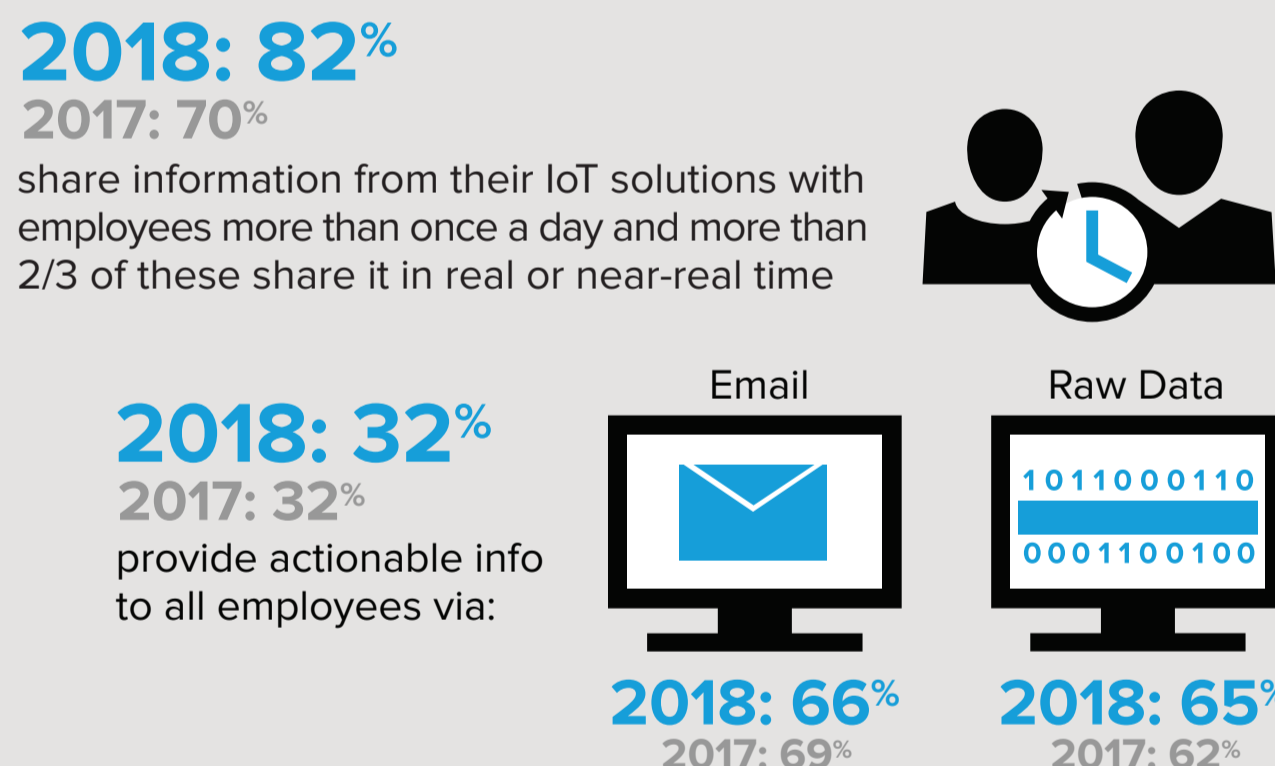

Point-Of-Use Application