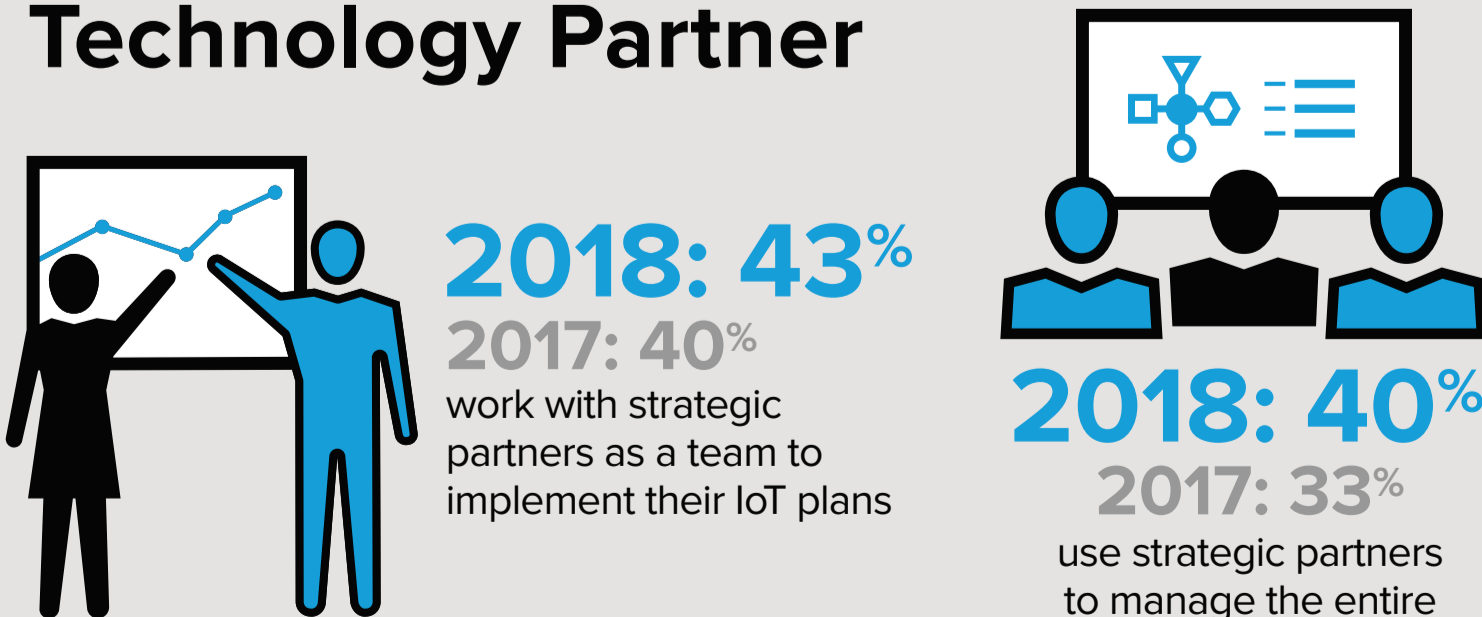

Technology Partner

For more information on solutions designed to build an intelligent enterprise, visit www.zebra.com