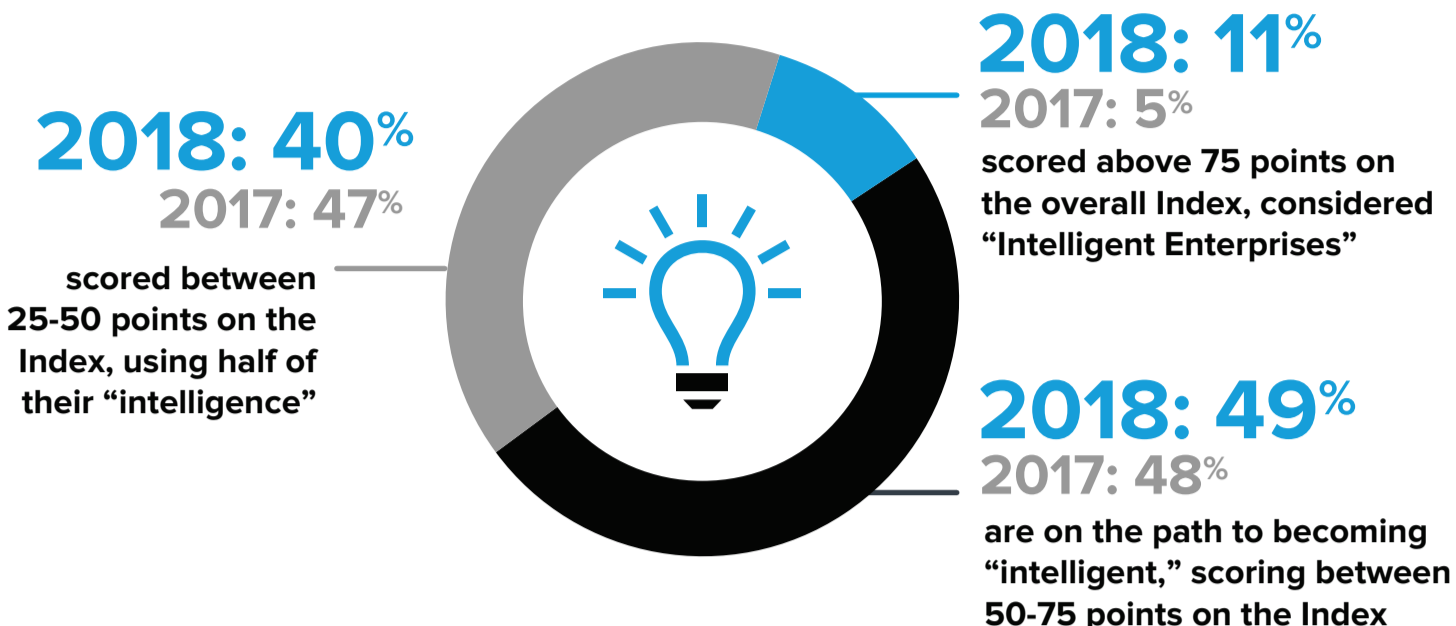

How Intelligent is Your Enterprise?

Zebra's second annual Intelligent Enterprise Index is a global survey that measures where companies are on the journey to becoming an "intelligent enterprise" – one that connects the physical and digital worlds to drive innovation through real-time guidance, data-powered environments and collaborative mobile workflows.

The Intelligent Enterprise Index