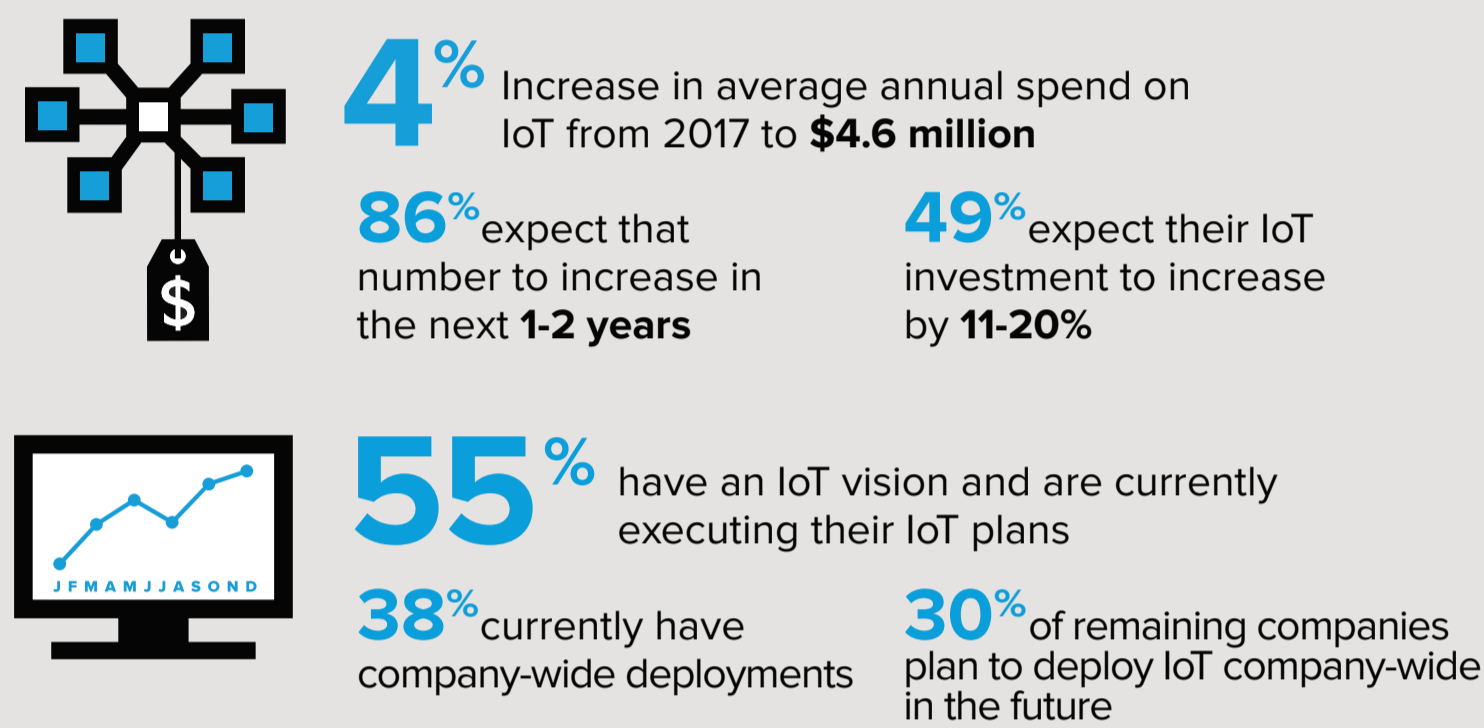

The Path to Becoming an Intelligent Enterprise

IoT VISION